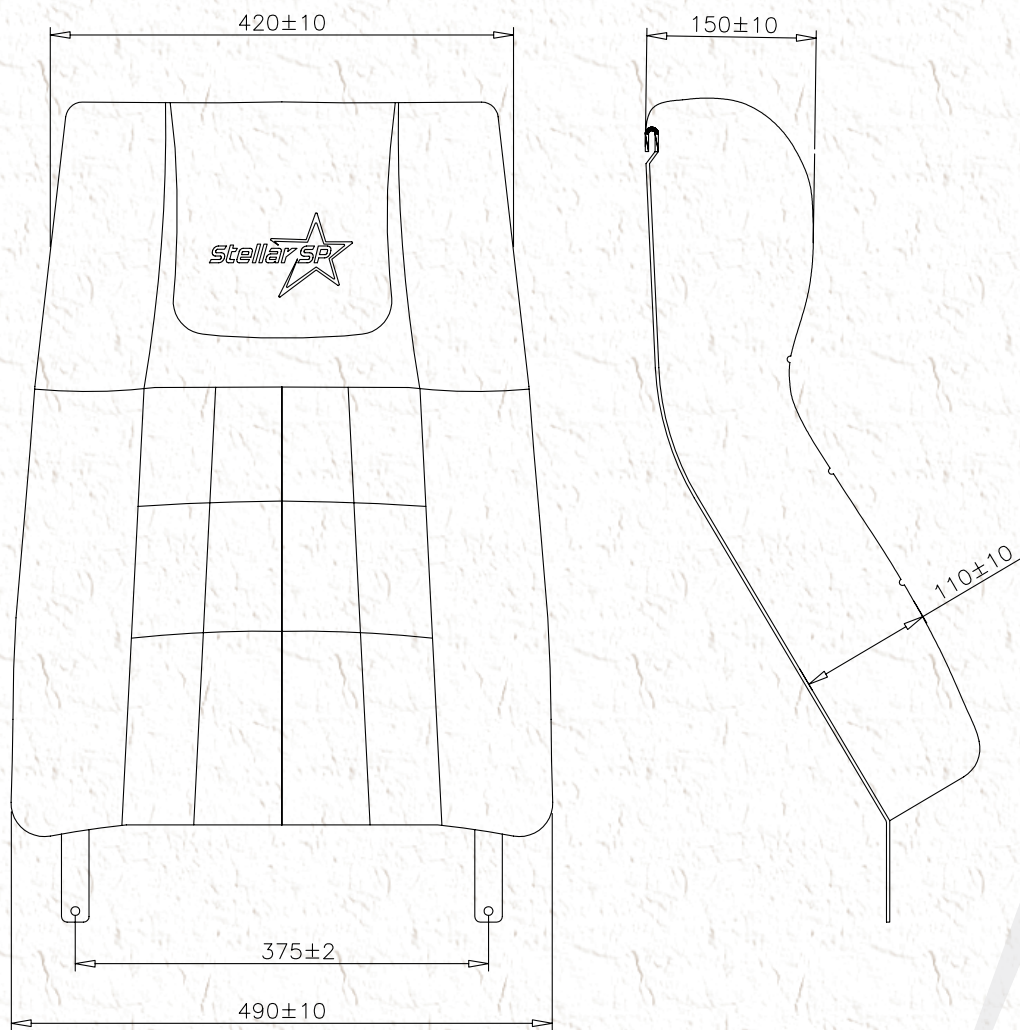

Stellar SP

Sleeper B/R

STANDARD ACCESSORIES:

- ◆ With Rexine Upholstery

OPTIONAL ACCESSORIES:

- ◆ Upholstery Customer Choice
- ◆ Mounting Frame Structure
- ◆ Head Flap
- ◆ Side Flap in Upholstery

StellarSP Pvt. Ltd.

Survey # 449, Anekal Samandur Road, Samandur Post,
Anekal Taluk, Bengaluru - 562106 Karnataka, India
Tel: +91 80 2990 9993 | Mobile: +91 99000 11304
www.stellarsp.com | contact@stellarsp.com